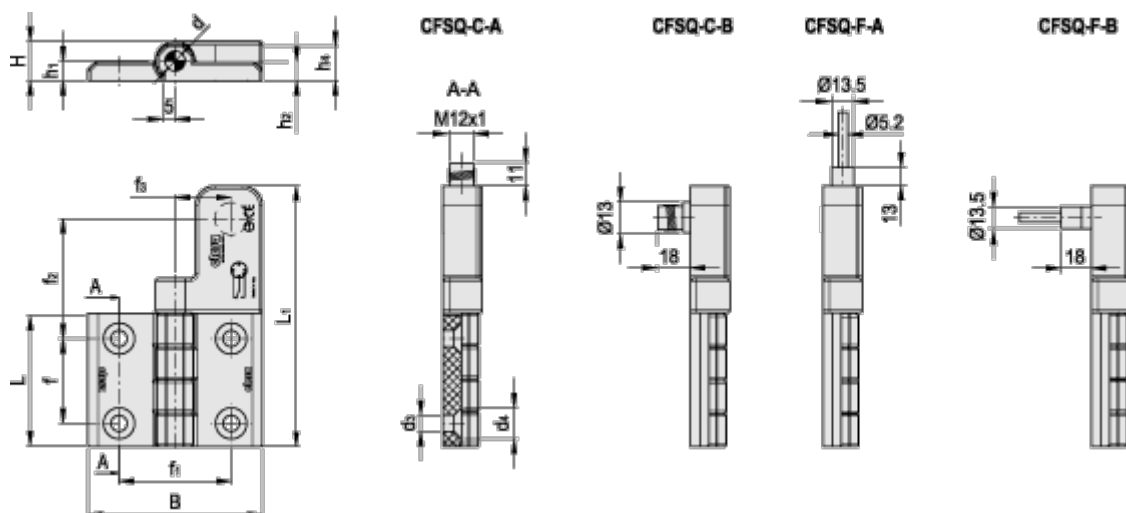

Article number: 2310427011

Description: E+G Hinge with safety switch CFSQ.60-SH-6-C-A-D

Measures

B = 70	H = 16
d = 7	h1 = 8
d3 = 6.5	h2 = 7.5
d4 = 12.5	h4 = 15
f = 34	L = 53
f1 = 45	L1 = 110
f2 =	Nm = 5
f3 =	Weight in (g) = 96